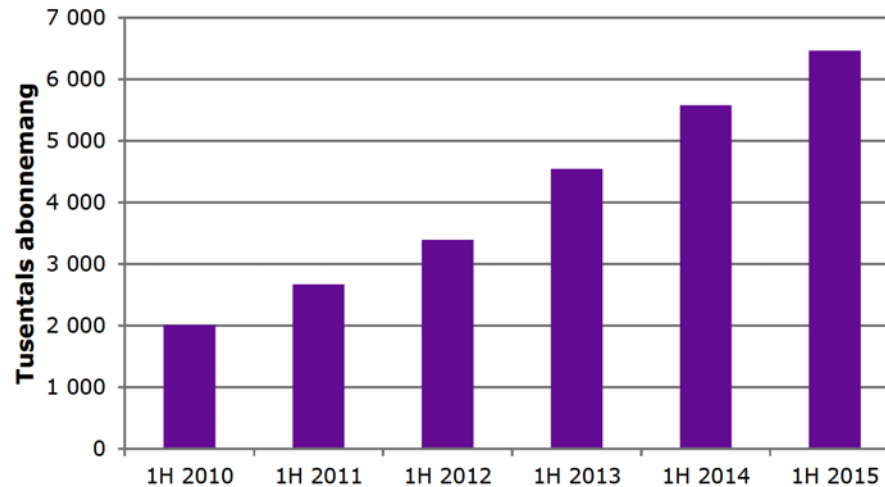

Det finns redan en smart marknad, dock mobil

Antal abonnemang M2M

6,5 Miljoner

PTS Svensk Telemarknad 2015