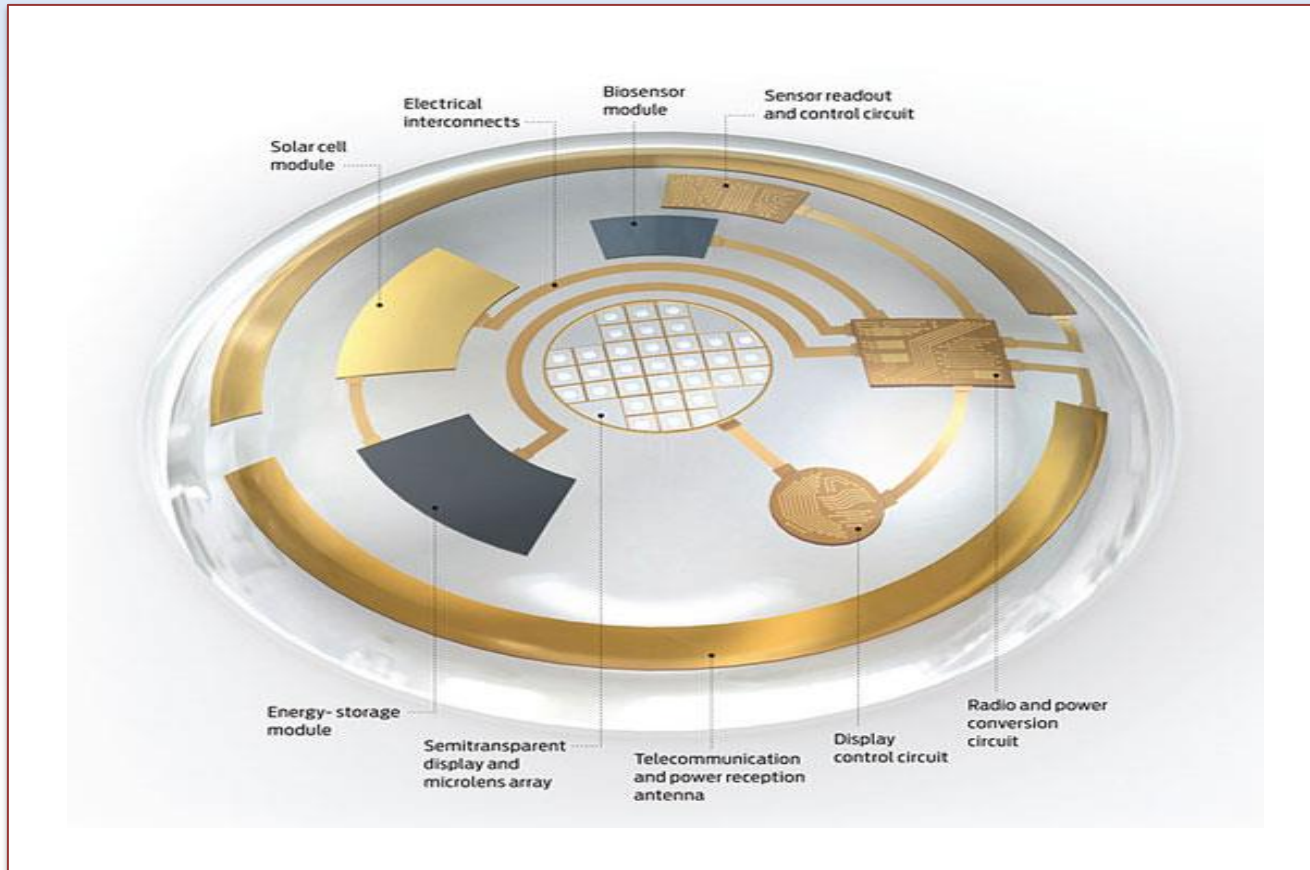

Human Augmentation

"stöd till kroppens funktioner"